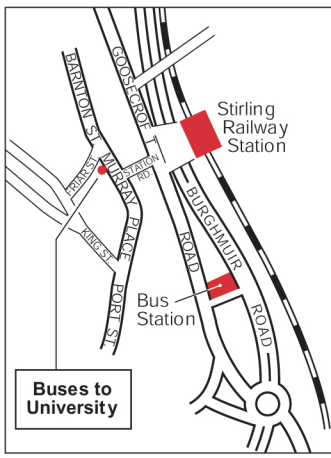

BUS NUMBERS
 First Buses
50, 53, 54, 58,
62 and 63
 run between the University and Murray Place, Stirling (3km).

- University Buildings
- Staff Housing
- Student Residences :
 - ① Andrew Stewart Hall
 - ② H.H. Donnelly House
 - ③ Fraser of Allander House
 - ④ Polworth House
 - ⑤ Murray Hall
 - ⑥ Muirhead House
 - ⑦ Geddes Court
 - ⑧ A.K. Davidson Hall
- Footpath
- Parking